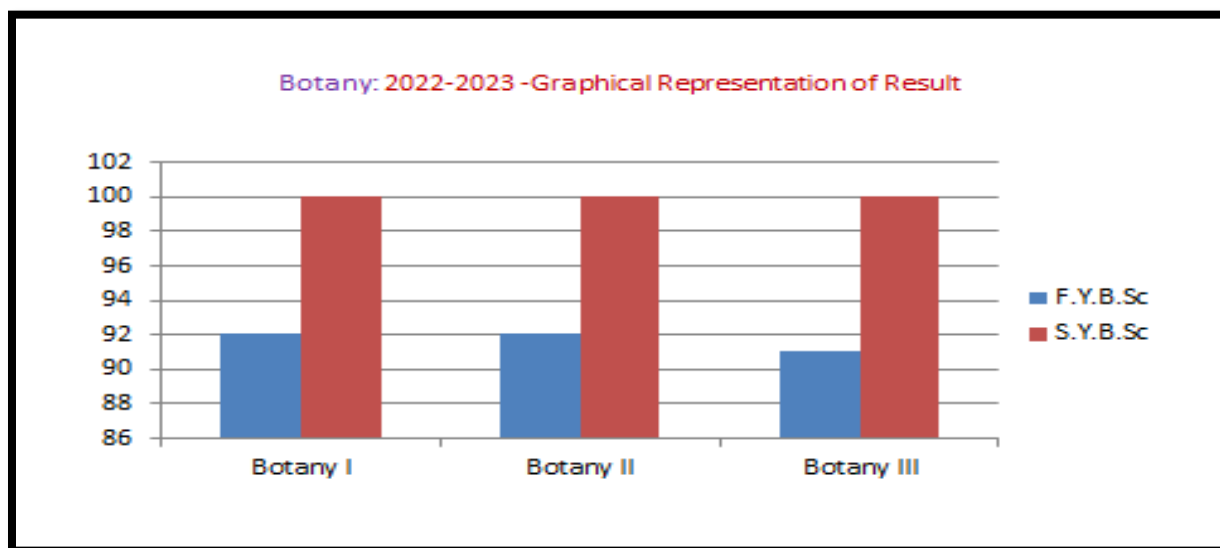

**Mahatma Gandhi Vidyamandir's
Samajshree Prashantdada Hiray Arts, Science and
Commerce College Nampur Baglan Dist. Nashik**

DEPARTMENT OF BOTANY

RESULT SHEET: 2022-2023

Sr. No	Class	Title of Paper	No. of Students Admitted	No. of Students Appeared	Absent	Dist.	Ist Class	II nd Class	Pass Class	Fail	Total Pass	%
1	F.Y.B.Sc	BO 121	128	101	01	49	26	15	03	07	93	92.07
2	F.Y.B.Sc	BO 122	128	101	01	71	15	04	03	07	93	92.07
3	F.Y.B.Sc	BO 123	128	101	09	37	22	13	20	00	92	91.08
4	S.Y.B.Sc	BO 241	86	83	00	59	12	08	00	00	83	100
5	S.Y.B.Sc	BO 242	86	83	00	75	07	01	00	00	83	100
6	S.Y.B.Sc	BO 243	86	83	00	23	12	18	00	00	83	100

Name of the Teacher: 1) Prof. Y. D. Sonawane

2) Prof. Dr. S. P. Khairnar

HEAD
DEPARTMENT OF BOTANY
S.P.H. Arts, Sci. & Comm. College
Nampur, Tal. Baglan (Nashik)

PRINCIPAL
Samajshree Prashantdada Hiray
Arts, Sci. & Comm. College
Nampur, Tal. Baglan (Nashik)